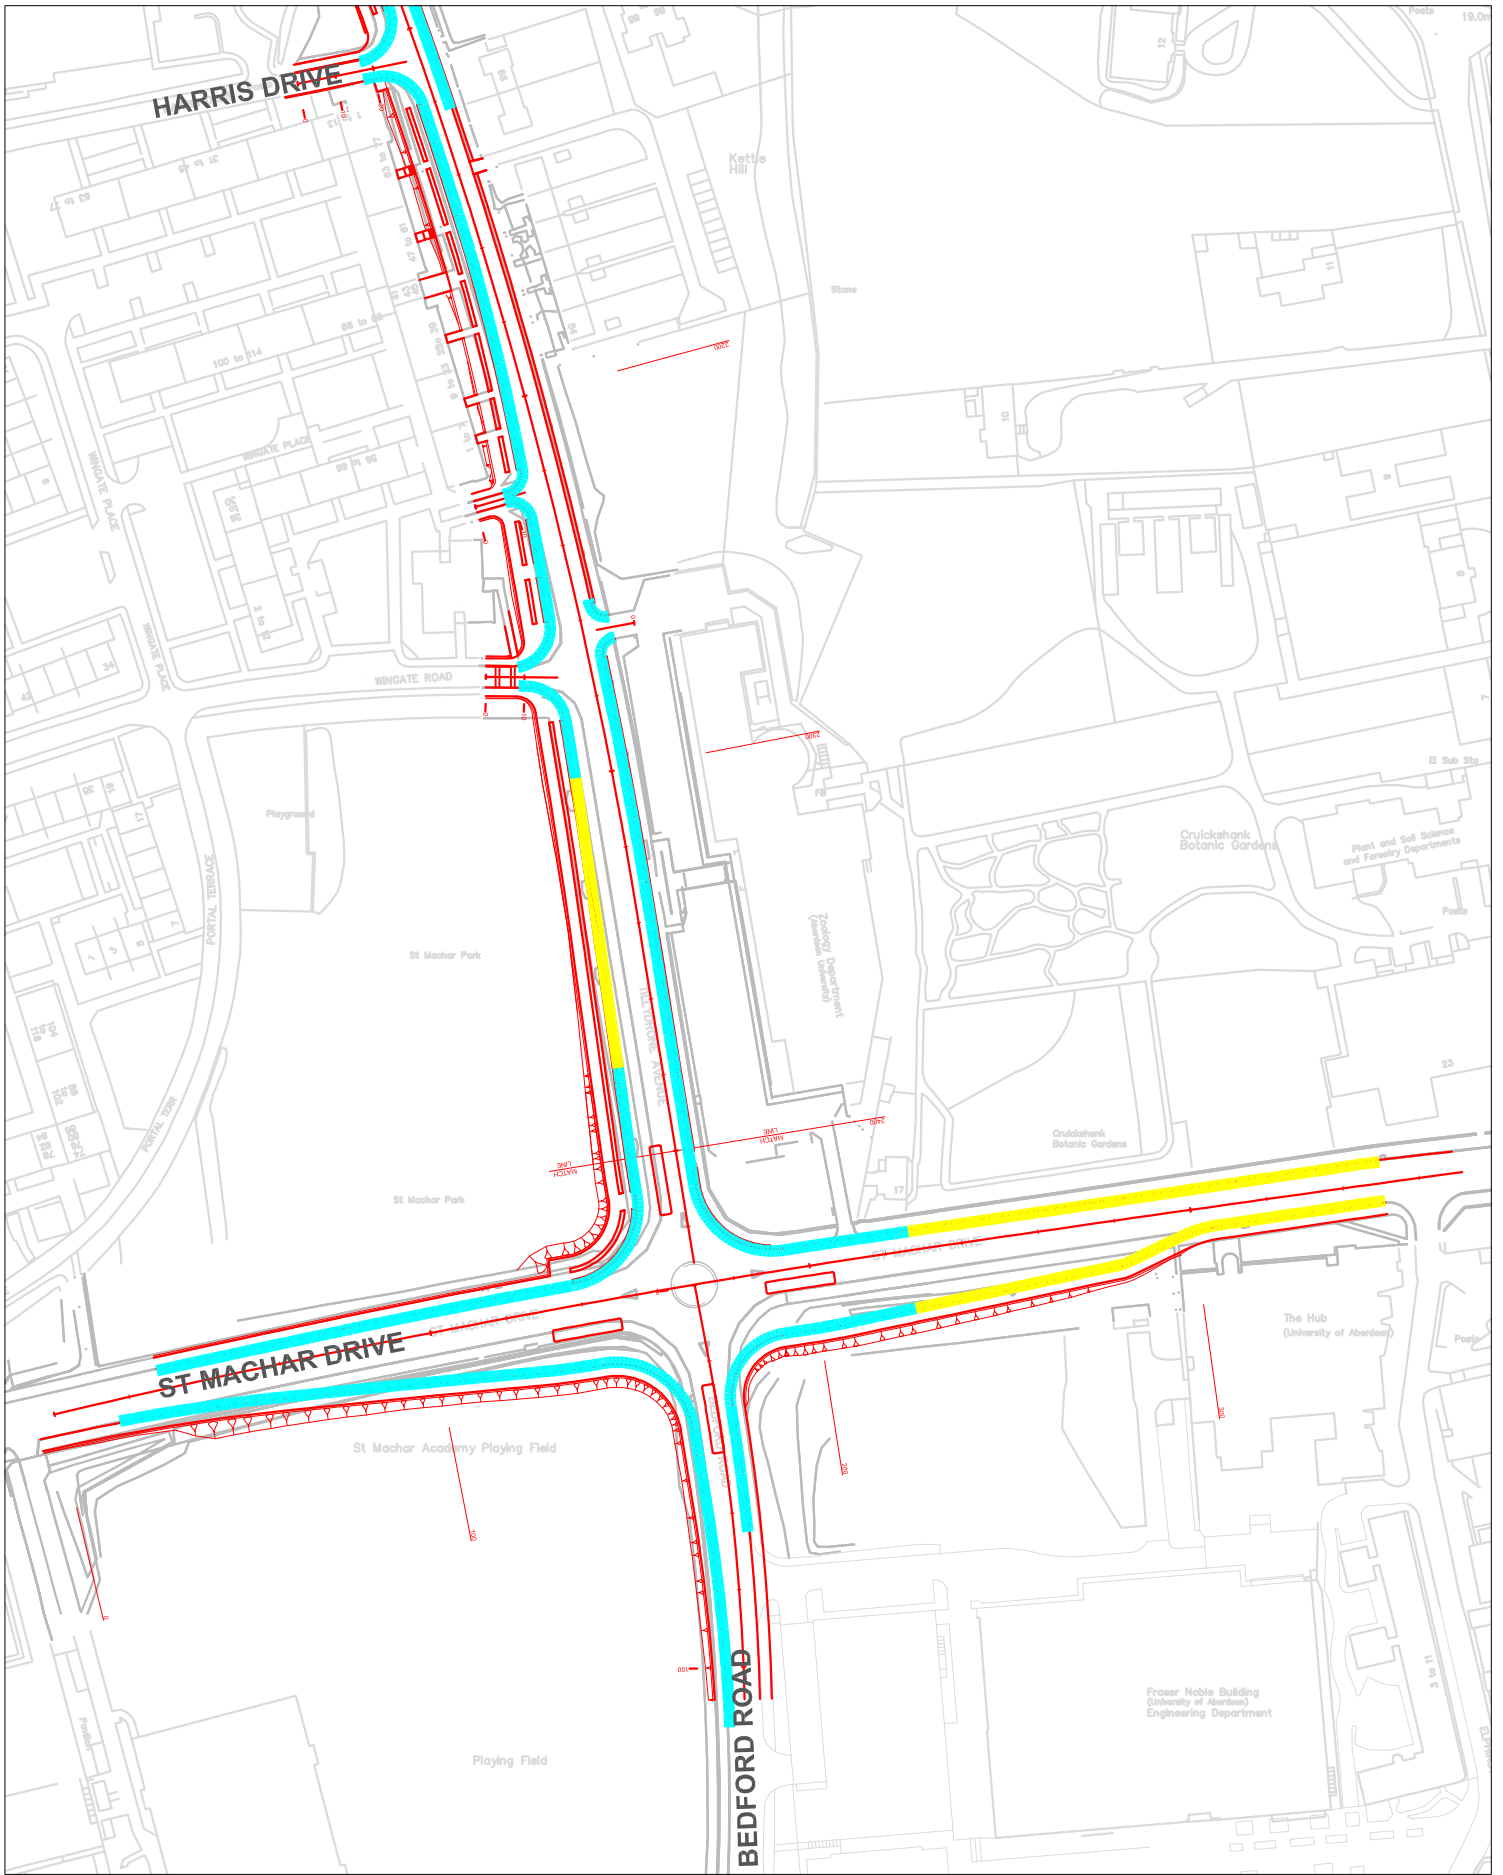

# Appendix F - Third Don Crossing - 'At any time' waiting restrictions

Key:

-  Existing 'At Any Time' waiting restrictions
-  Proposed 'At Any Time' waiting restrictions